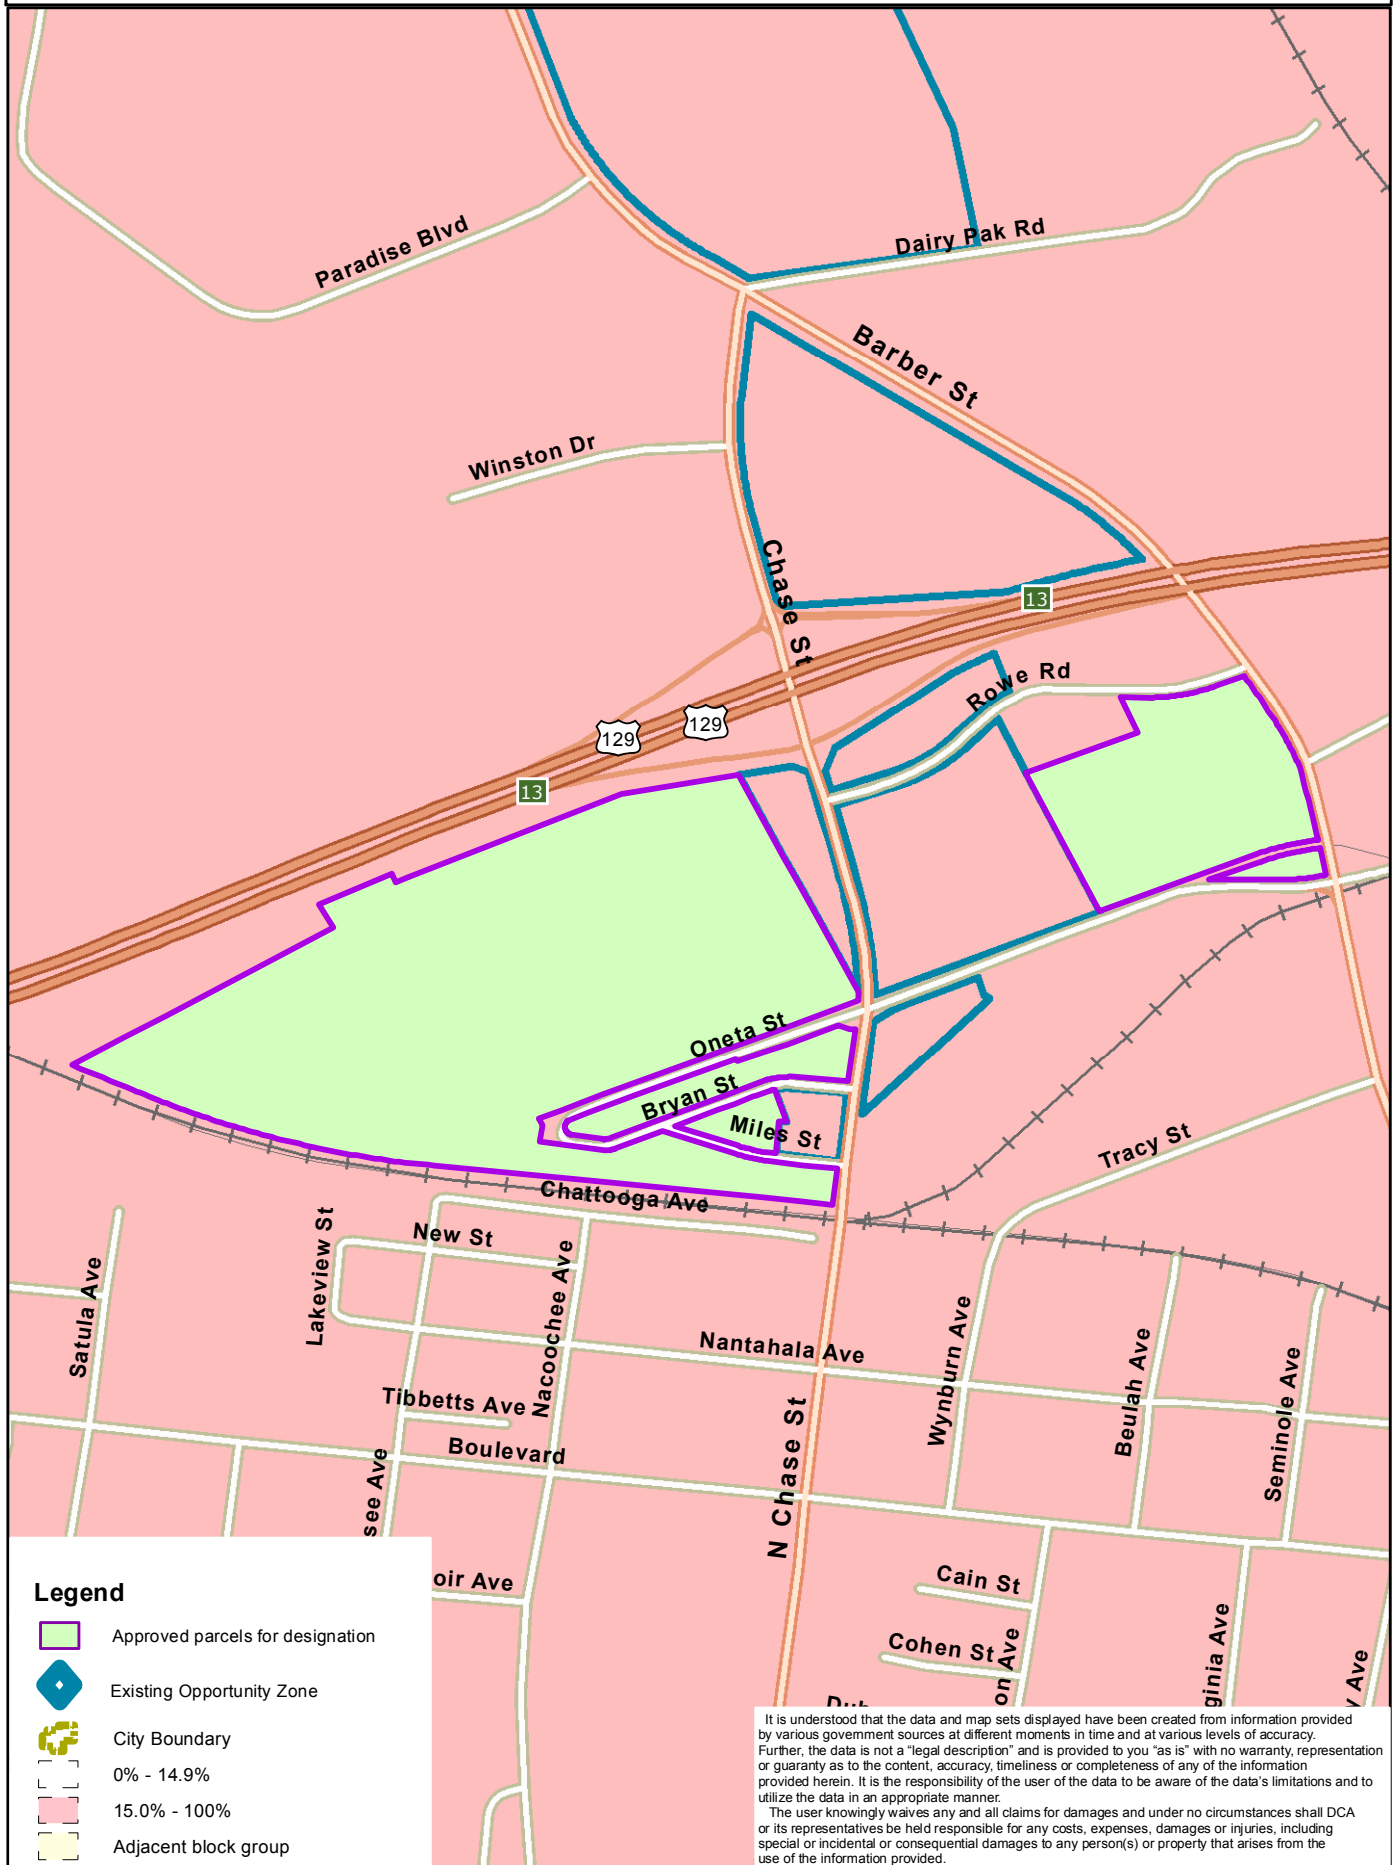

Official Opportunity Zone map for - Athens-Clarke County

Legend

- Approved parcels for designation
- Existing Opportunity Zone
- City Boundary
- 0% - 14.9%
- 15.0% - 100%
- Adjacent block group