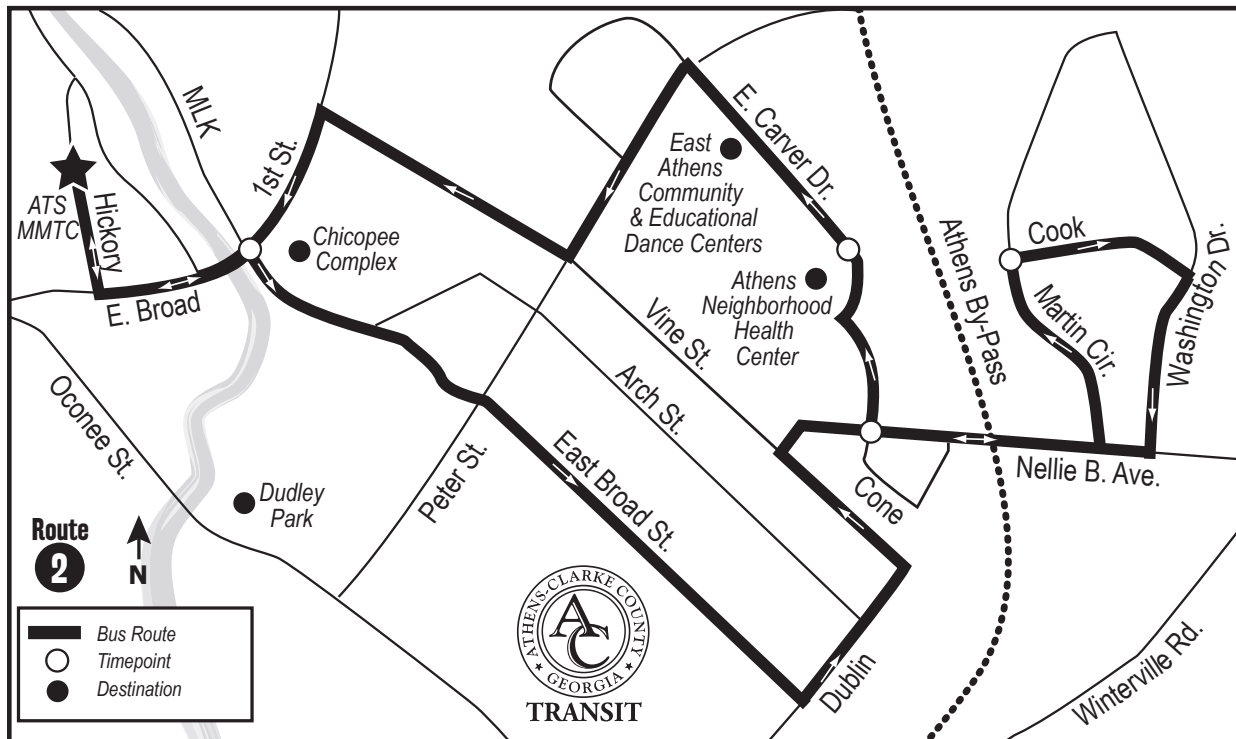

W on Google Maps!

Just select the train icon, input your origin and destination and you can plan your trip, get walking directions, schedules and stop information.

/M...
V...
T:V...
...
V...
I...
R...
...
...
...
...

P...
B...

Athens-Clarke County Transit ROUTE 2

East Athens

MMTC - Bay K

- Chicopee Complex
- Nellie B. Community
- Athens Neighborhood Health Center
- East Athens Community Center
- East Athens Educational Dance Center
- Classic Center