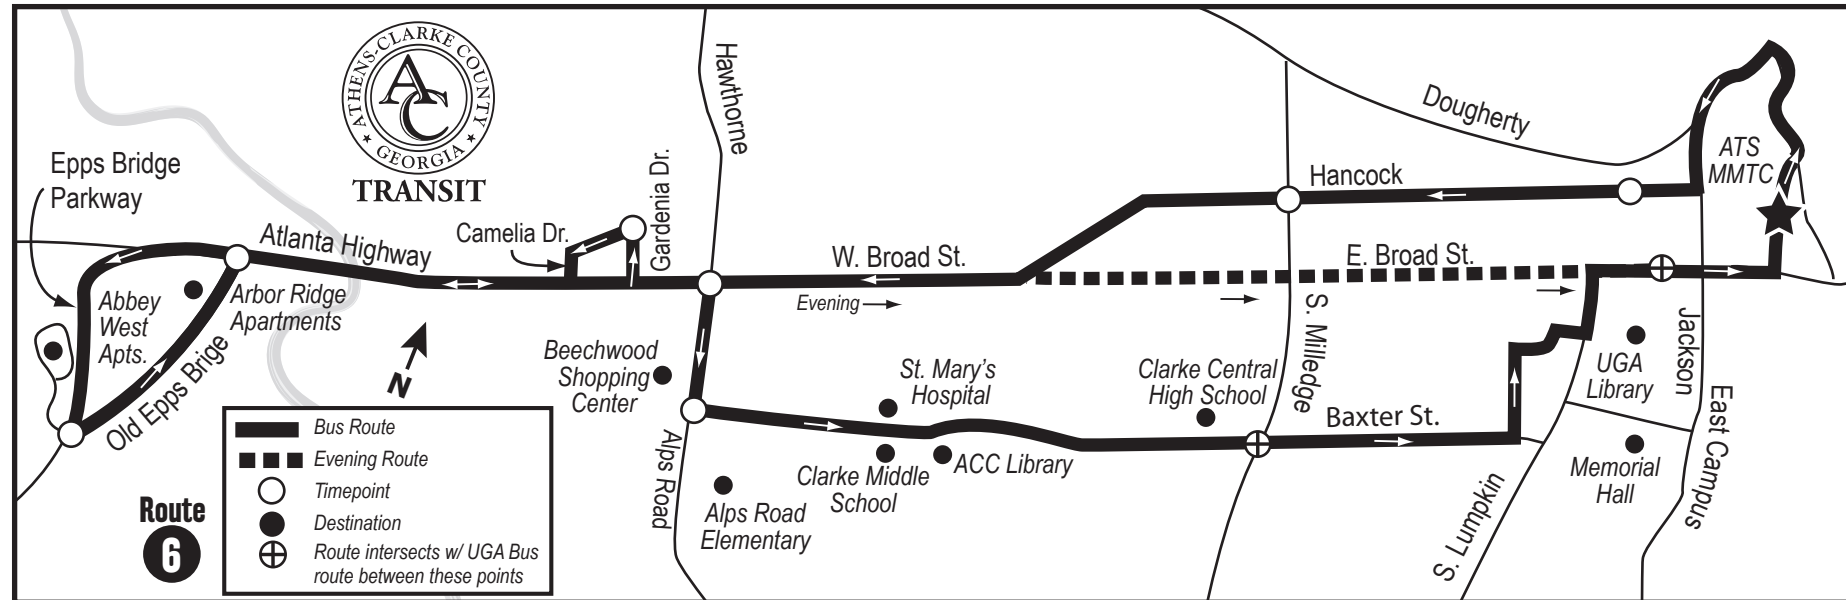

West Broad Atlanta Highway MMTC - Bay E

- Downtown Athens
- Abbey West Apartments
- Arbor Ridge Apartments
- Cascades on the River Apartments
- River's Edge Apartments
- Beechwood Shopping Center
- St. Mary's Hospital
- ACC Library
- UGA Campus

Call
706-613-3430
 for more info or
 visit us on the web at
www.accgov.com/transit
 ELWalkerDesign©Aug2018

How to Ride the Bus

- 1 Find your location on the map.
- 2 Check the timetable for the closest timepoint to your location. If you will be catching the bus at a stop not listed in the timetable, plan to arrive at your stop by the time listed for the preceding timepoint.
- 3 Read the timetable from left to right and top to bottom.
- 4 If you need to take more than one bus to reach your destination, ask your operator for a transfer.
- 5 Use exact fare. The operator cannot make change.
- 6 To indicate your stop, pull the cord located at the top of the windows or press the black strip between the windows.

Track Your Bus in Real-Time

Type bustracker.acctgov.com into any browser at home or on your mobile device. This takes you to a real-time view of the ACCT system on **myStop**. The location of every bus and stop along all routes is represented on the map. The positions of the buses are updated automatically every few seconds. You can also see the estimated arrival times at each stop. So if you are waiting for a bus or wondering just how close the next bus or bus stop is, check out this app.