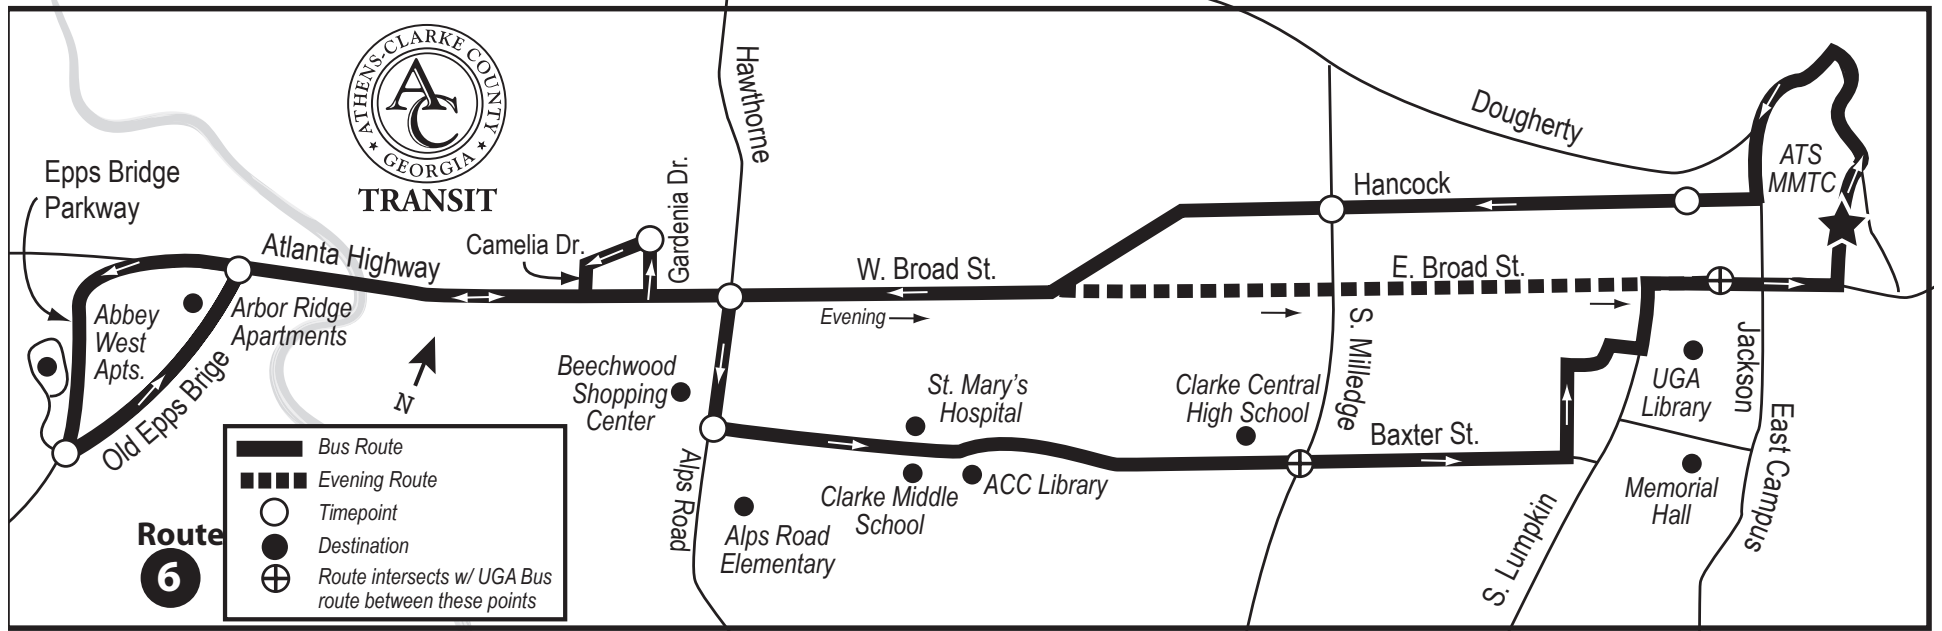

6

Beechwood/Baxter

Bay E

MULTIMODAL — EPPS BRIDGE

SERVES: Downtown Athens • UGA Arch
Career Academy • University Oaks • Epps Bridge
Abbey West • Arbor Ridge • Target Shopping Plaza
Broad Acres Beechwood Shopping Center
CMS • St. Mary's Hospital • ACC Library

Fare-Free Transit for ALL!

accgov.com/transit

(706) 613-3430

Departs

Monday - Friday

Arrives

Multi-Modal	Hancock & College	Hancock & Milledge	Broad & Alps	Gardenia Drive	Abbey West	Old Epps Bridge	Baxter & Alps	Baxter & Milledge	Baxter & Hull	UGA Arch	Multi-Modal
			6:12 am	6:15	6:20	6:22	6:27	6:30	6:35	6:40	6:45
6:45 am	6:48	6:50	6:55	7:00	7:06	7:08	7:15	7:20	7:25	7:30	7:35
7:45	7:48	7:50	7:55	8:00	8:06	8:08	8:15	8:20	8:25	8:30	8:35
8:45	8:48	8:50	8:55	9:00	9:06	9:08	9:15	9:20	9:25	9:30	9:35
9:45	9:48	9:50	9:55	10:00	10:06	10:08	10:15	10:20	10:25	10:30	10:35
10:45	10:48	10:50	10:55	11:00	11:06	11:08	11:15	11:20	11:25	11:30	11:35
11:45	11:48	11:50	11:55	12:00	12:06	12:08	12:15	12:20	12:25	12:30	12:35
12:45 pm	12:48	12:50	12:55	1:00	1:06	1:08	1:15	1:20	1:25	1:30	1:35
1:45	1:48	1:50	1:55	2:00	2:06	2:08	2:15	2:20	2:25	2:30	2:35
2:45	2:48	2:50	2:55	3:00	3:06	3:08	3:15	3:20	3:25	3:30	3:35
3:45	3:48	3:50	3:55	4:00	4:06	4:08	4:15	4:20	4:25	4:30	4:35
4:45	4:48	4:50	4:55	5:00	5:06	5:08	5:15	5:20	5:25	5:30	5:35
5:45	5:48	5:50	5:55	6:00	6:06	6:08	6:15	6:20	6:25	6:30	6:35