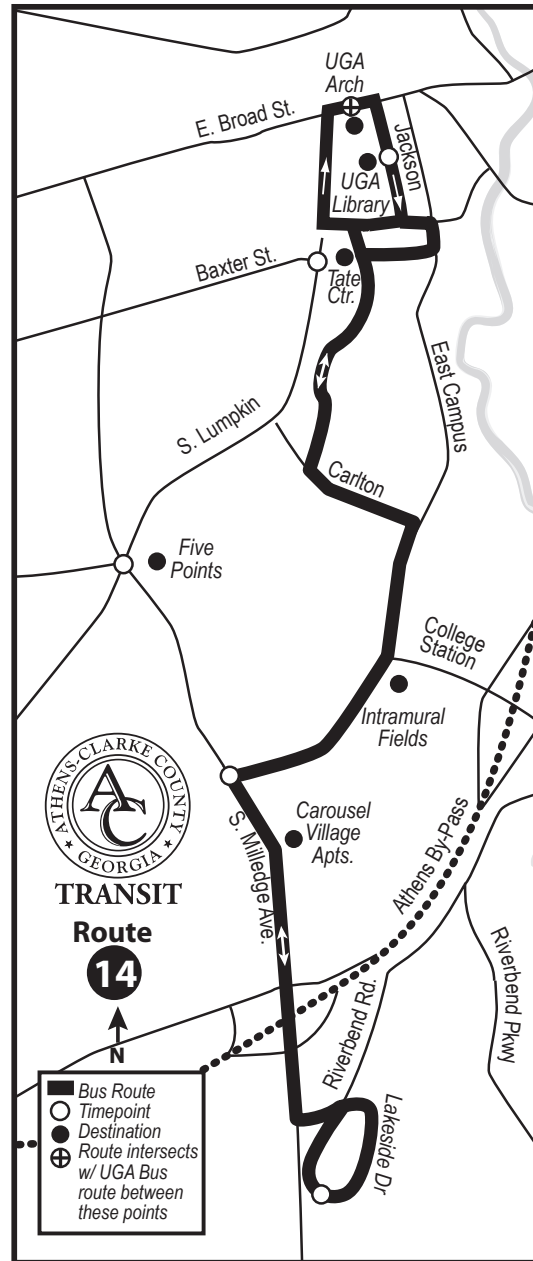

## ACC Transit on Google Maps!

Just select the train icon, input your origin and destination and you can plan your trip, get walking directions, schedules and stop information.

Visit [accgov.com/transit](http://accgov.com/transit) for more information and like our Facebook page @acctransit.

A desktop version is available at:  
<https://bustracker.accgov.com/InfoPoint/>

**Athens-Clarke  
County Transit ROUTE  
14**

**East Campus  
South Milledge**  
Departs from UGA Library

**UGA Library  
Tate Center  
Lumpkin Street  
South Milledge Ave  
Carousel Village Apartments  
Lakeside Drive**

### IMPORTANT NOTE:

The bus stops **many more** places along the route than are shown in the schedule. The times shown here are for these specific locations but are **not** the only stops along the route. Call ACCT at **706-613-3430** for more specific schedule and route information. For additional information on UGA bus routes and transfer points please visit: [www.transit.uga.edu](http://www.transit.uga.edu).