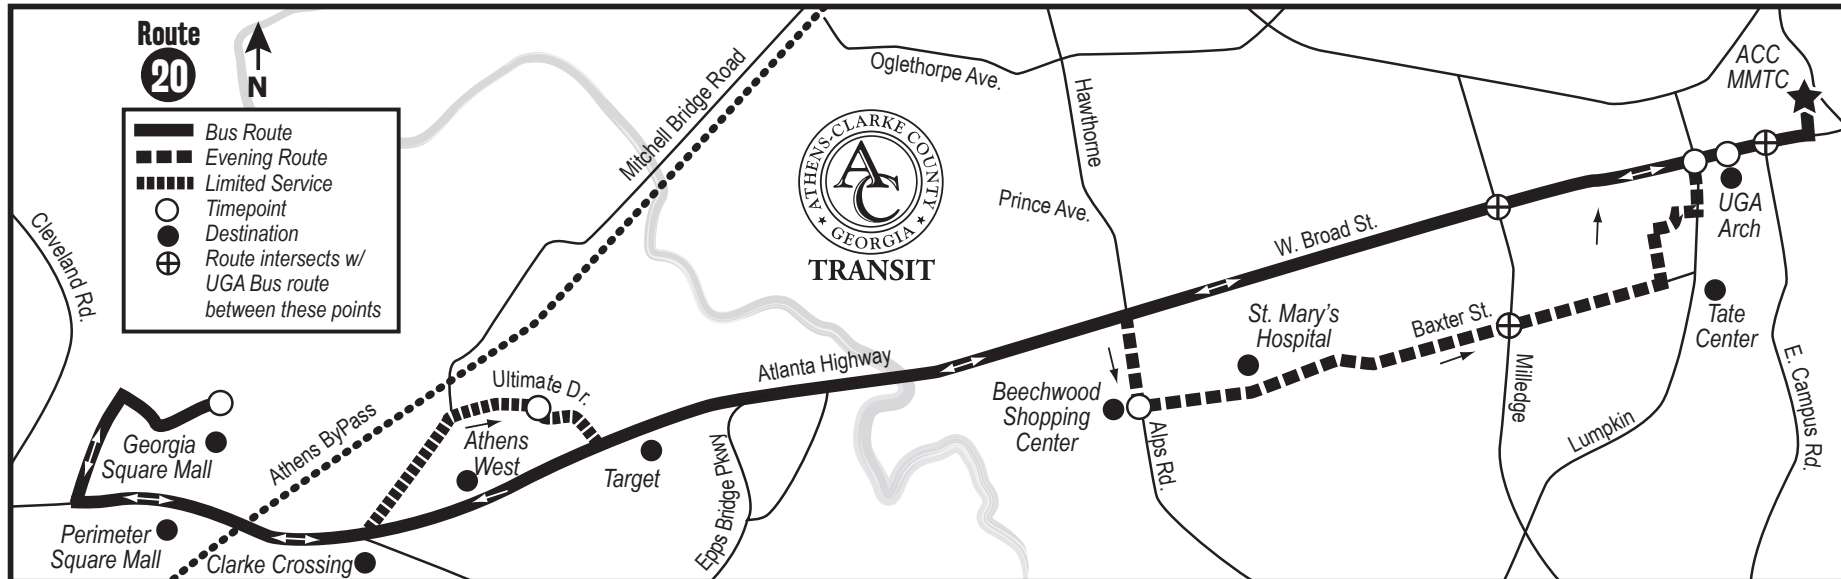

## Georgia Square Mall

MMTC - Bay D

UGA North Campus  
Target

Athens West  
Shopping Center

Clarke Crossing  
Shopping Center

Perimeter Square  
Mall

Georgia Square Mall

Call  
**706-613-3430**  
for more info or  
visit us on the web at  
[www.accgov.com/transit](http://www.accgov.com/transit)  
ELWalkerDesign©Aug2018

# How to Ride the Bus

- 1 Find your location on the map.
- 2 Check the timetable for the closest timepoint to your location. There are many additional stops between the timepoints not listed on this flyer. You can find these using the myStop app. Plan to arrive at your stop a few minutes early. You can track your bus live with the myStop app.
- 3 Read the timetable from left to right and top to bottom
- 4 If you need to take more than one bus to reach your destination, you'll want to check that bus's schedule to choose the best transfer point. You can ask your operator for assistance.

# Georgia Square Mall

Departs

**Monday - Friday**

Arrives

Multi-Modal	Broad & Lumpkin	Broad & Alps	Georgia Square Mall	Ultimate Drive	Broad & Alps	UGA Arch	Multi-Modal
			6:15	6:20	6:30	6:35	6:40
6:45 am	6:50	6:55	7:10	7:15	7:25	7:35	7:40
7:45	7:50	7:55	8:10	8:15	8:25	8:35	8:40
8:45	8:50	8:55	9:10		9:25	9:35	9:40
9:45	9:50	9:55	10:10		10:25	10:35	10:40
10:45	10:50	10:55	11:10		11:25	11:35	11:40
11:45	11:50	11:55	12:10		12:25	12:35	12:40
12:45 pm	12:50	12:55	1:10		1:25	1:35	1:40
1:45	1:50	1:55	2:10		2:25	2:35	2:40
2:45	2:50	2:55	3:10		3:25	3:35	3:40
3:45	3:50	3:55	4:10		4:25	4:35	4:40
4:45	4:50	4:55	5:10		5:25	5:35	5:40
5:45	5:50	5:55	6:10		6:25	6:35	6:40

stops **many more** places along the route than are shown in the schedule. The times shown here are for these specific locations but are **not** the only stops along the route. Call ACC Transit at **706-613-3430** for more specific schedule and route information.