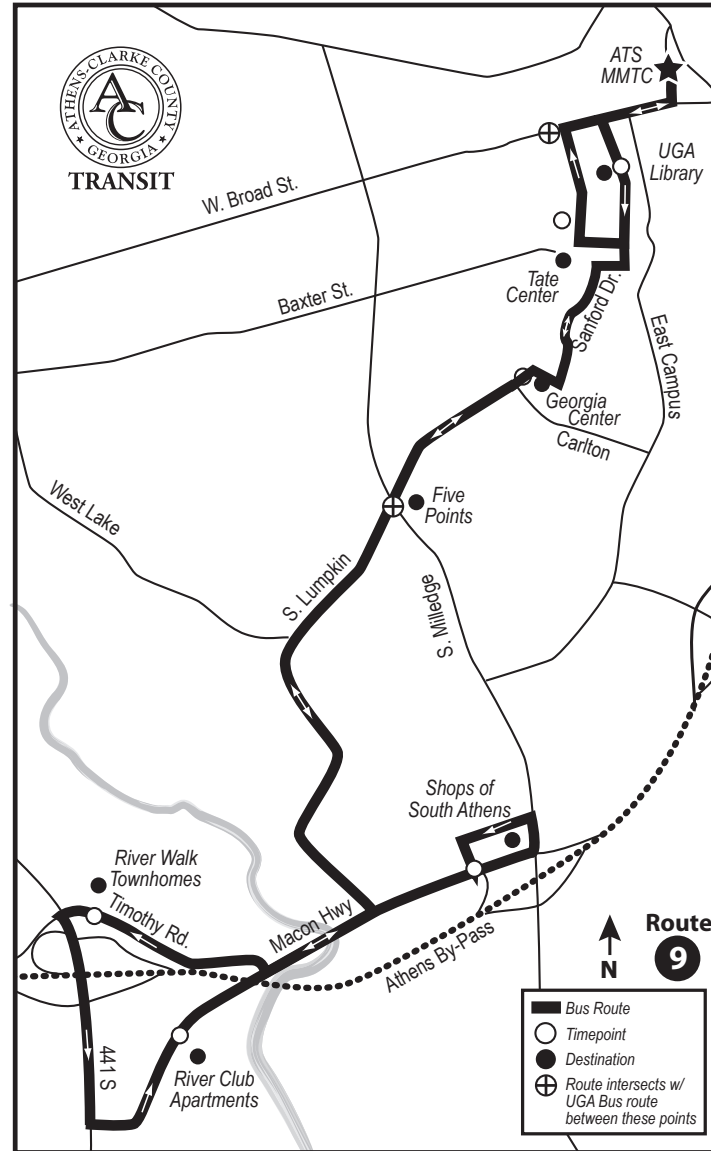

ACC Transit on Google Maps!

Simplemente seleccione el ícono del tren, ingrese su origen y destino y podrá planificar su viaje, obtener indicaciones para caminar, así como horarios e información de paradas.

Visite accgov.com/Transit y siganos en nuestra página de Facebook @acctransit.

Athens-Clarke
County Transit Ruta **9**

Macon Highway/ Five Points

MMTC - Bay C

UGA North Campus

Lumpkin Street

Five Points

River Walk Townhomes

Macon Highway / Five Points

Salida

De Lunes a Viernes

Llega

Departs >>	>>										Arrives
MMTC	UGA Library	Tate Center	Lumpkin & Carlton	Five Points	Timothy & Glen Cove	River Club	Moose Club Dr	Five Points	Memorial Hall	UGA Arch	MMTC
6:50am	---	---	---	7:00am	7:05am	7:10am	7:15am	7:20am	7:23am	---	---
---	---	---	---	7:30am	7:36am	7:40am	7:45am	7:50am	7:54am	8:00am	8:05am
8:15am	8:20am	8:23am	8:27am	8:31am	8:39am	8:46am	8:49am	8:54am	8:59am	9:04am	9:09am
9:15am	9:20am	9:23am	9:27am	9:31am	9:39am	9:46am	9:49am	9:54am	9:59am	10:04am	10:09am
10:15am	10:20am	10:23am	10:27am	10:31am	10:39am	10:46am	10:49am	10:54am	10:59am	11:04am	11:09am
11:15am	11:20am	11:23am	11:27am	11:31am	11:39am	11:46am	11:49am	11:54am	11:59am	12:04pm	12:09pm
12:15pm	12:20pm	12:23pm	12:27pm	12:31pm	12:39pm	12:46pm	12:49pm	12:54pm	12:59pm	1:04pm	1:09pm
1:15pm	1:20pm	1:23pm	1:27pm	1:31pm	1:39pm	1:46pm	1:49pm	1:54pm	1:59pm	2:04pm	2:09pm
2:15pm	2:20pm	2:23pm	2:27pm	2:31pm	2:39pm	2:46pm	2:49pm	2:54pm	2:59pm	3:04pm	3:09pm
3:15pm	3:20pm	3:23pm	3:27pm	3:31pm	3:39pm	3:46pm	3:49pm	3:54pm	3:59pm	4:04pm	4:09pm
4:15pm	4:20pm	4:23pm	4:27pm	4:31pm	4:39pm	4:46pm	4:49pm	4:54pm	4:59pm	5:04pm	5:09pm
5:15pm	5:20pm	5:23pm	5:27pm	5:31pm	5:39pm	5:46pm	5:49pm	5:54pm	5:59pm	5:04pm	6:09pm
6:15pm	6:20pm	6:23pm	6:27pm	6:31pm	6:39pm	6:46pm	---	---	---	---	---

NOTA IMPORTANTE:

El autobús se detiene en **muchos más** lugares a lo largo de la ruta de los que se muestran en el horario. Las horas mostradas corresponden a ubicaciones específicas pero **no** son las únicas de la ruta.