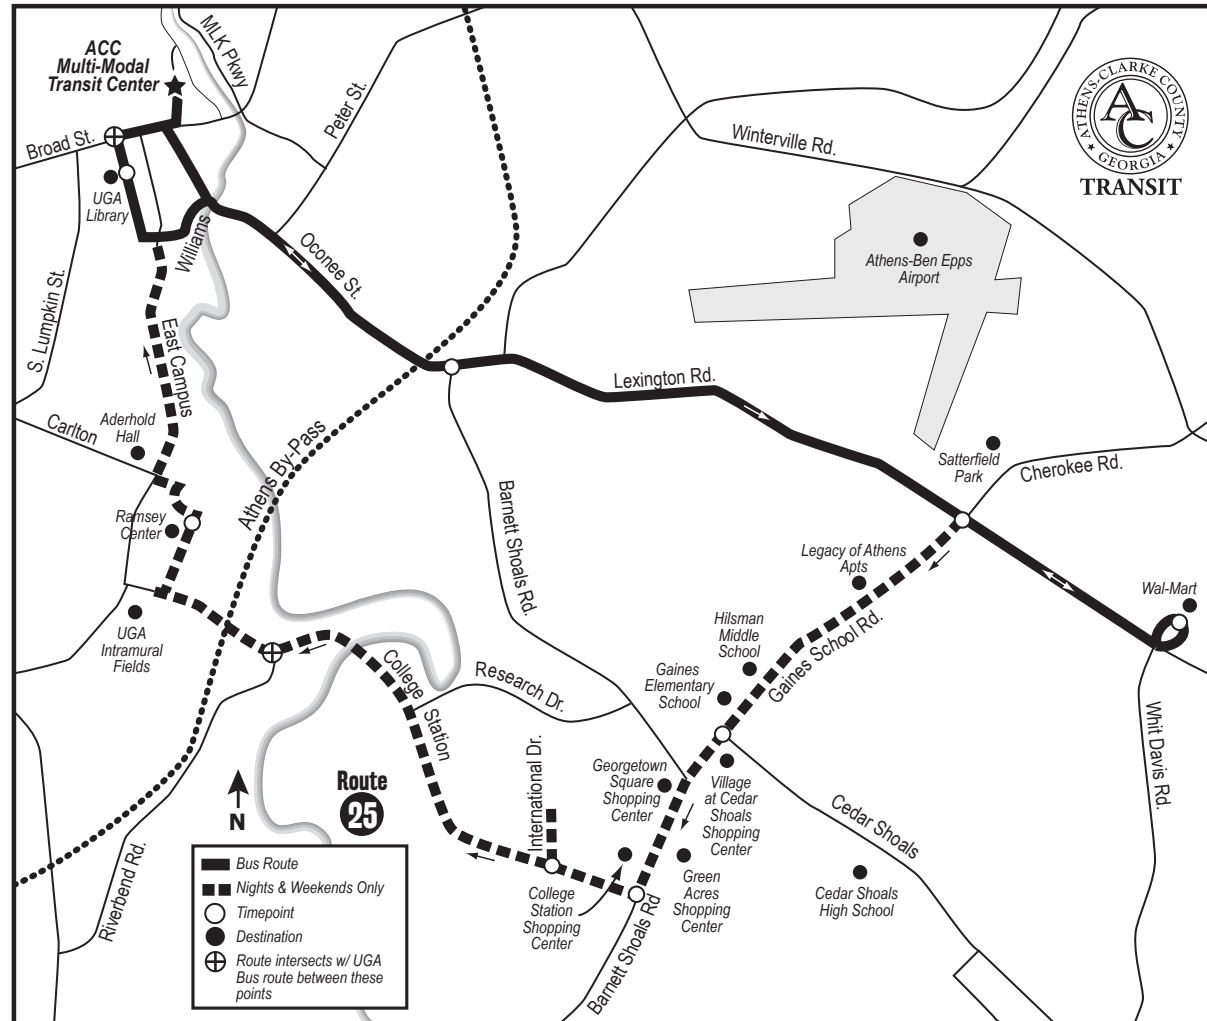

Información de Tarifas

Adultos (19-64 años) $1.75
De la tercera edad/Personas con discapacidad ..... Gratis

(Mayores de 65 años; requiere una I.D. válida; se aceptan tarjetas de Medicare. Las personas con discapacidad requieren ATS u otra identificación aprobada.)

Jóvenes (hasta los 18 años) ..... Gratis
Transferencias ..... Gratis
(buena solo por un autobús que conecta)
Estudiantes, profesores y empleados de la Universidad de Georgia (con ID de UGA válida, pagado por contrato de UGA) ..... Gratis
Sin identificación $1.75

Pases

Si usted utiliza el autobús frecuentemente, es posible que le convenga comprar un pase. Los pases no tienen límite de tiempo. Las conexiones, o transferencias, son gratis si usa uno de nuestros pases.

Precios de Pases

Adulto 22 paseos $31.00

Lexington Road

MMTC - Sale de la bahía G

UGA North Campus

Oconee St

Lexington Road

Wal-Mart

Noches y fines de semana:

Gaines School Road

College Station Road

International Drive

East Campus