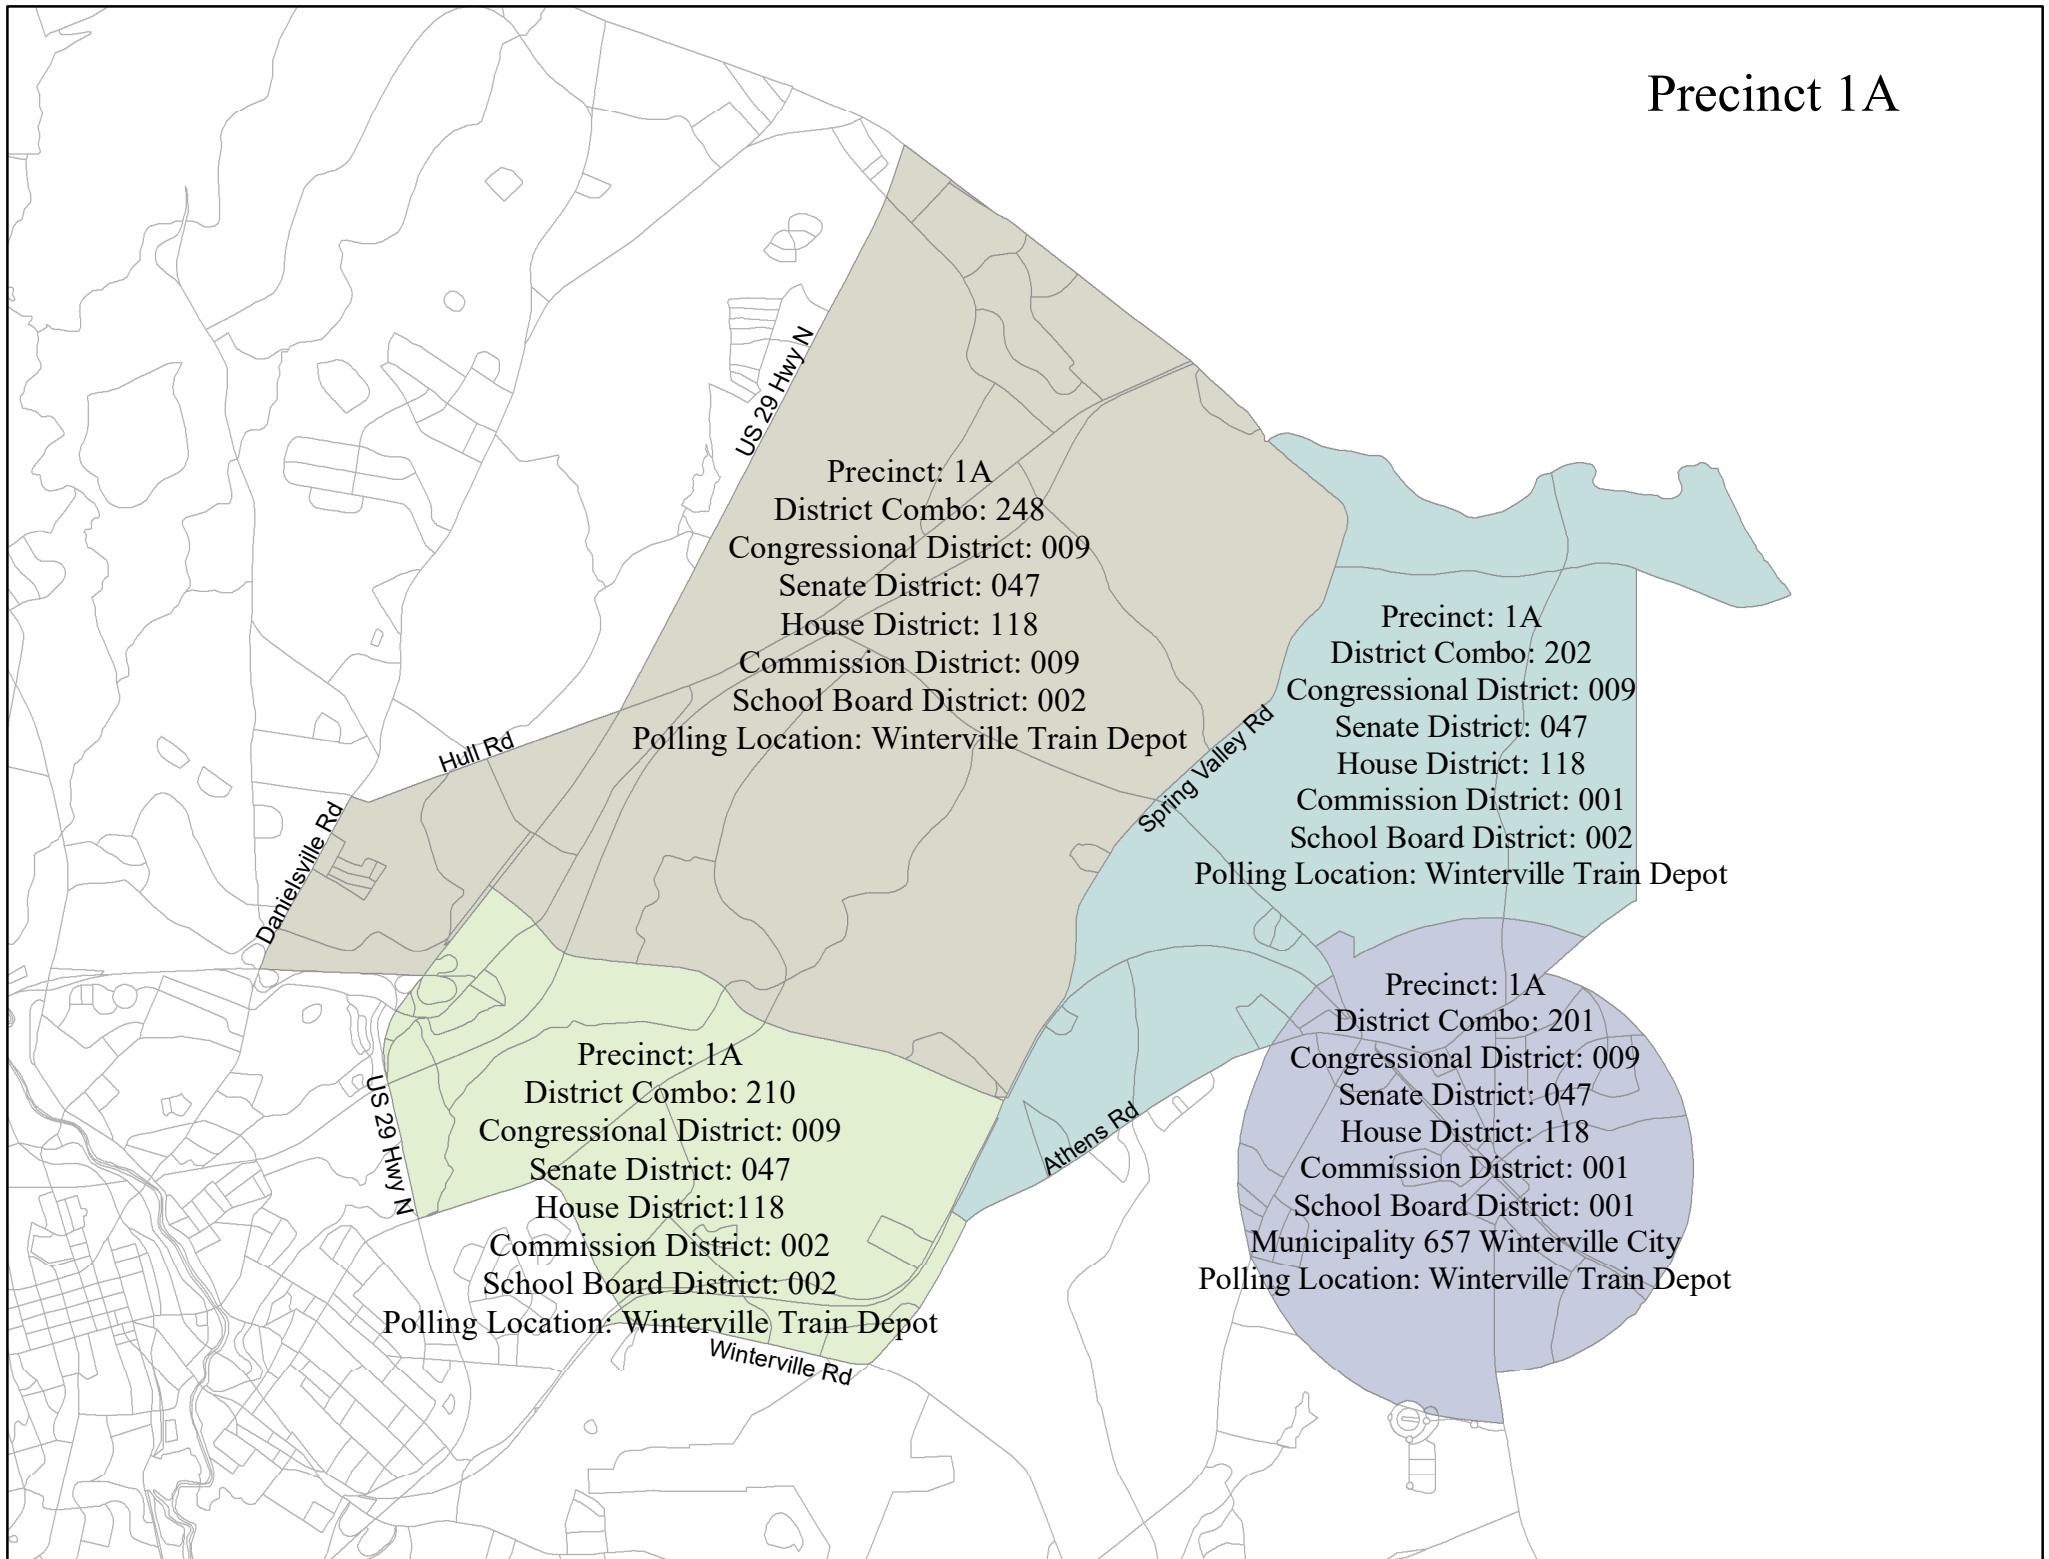

Precinct 1A

Precinct: 1A
District Combo: 248
Congressional District: 009
Senate District: 047
House District: 118
Commission District: 009
School Board District: 002

Polling Location: Winterville Train Depot

Precinct: 1A
District Combo: 202
Congressional District: 009
Senate District: 047
House District: 118
Commission District: 001
School Board District: 002

Polling Location: Winterville Train Depot

Precinct: 1A
District Combo: 210
Congressional District: 009
Senate District: 047
House District: 118
Commission District: 002
School Board District: 002

Polling Location: Winterville Train Depot

Precinct: 1A
District Combo: 201
Congressional District: 009
Senate District: 047
House District: 118
Commission District: 001
School Board District: 001
Municipality 657 Winterville City

Polling Location: Winterville Train Depot