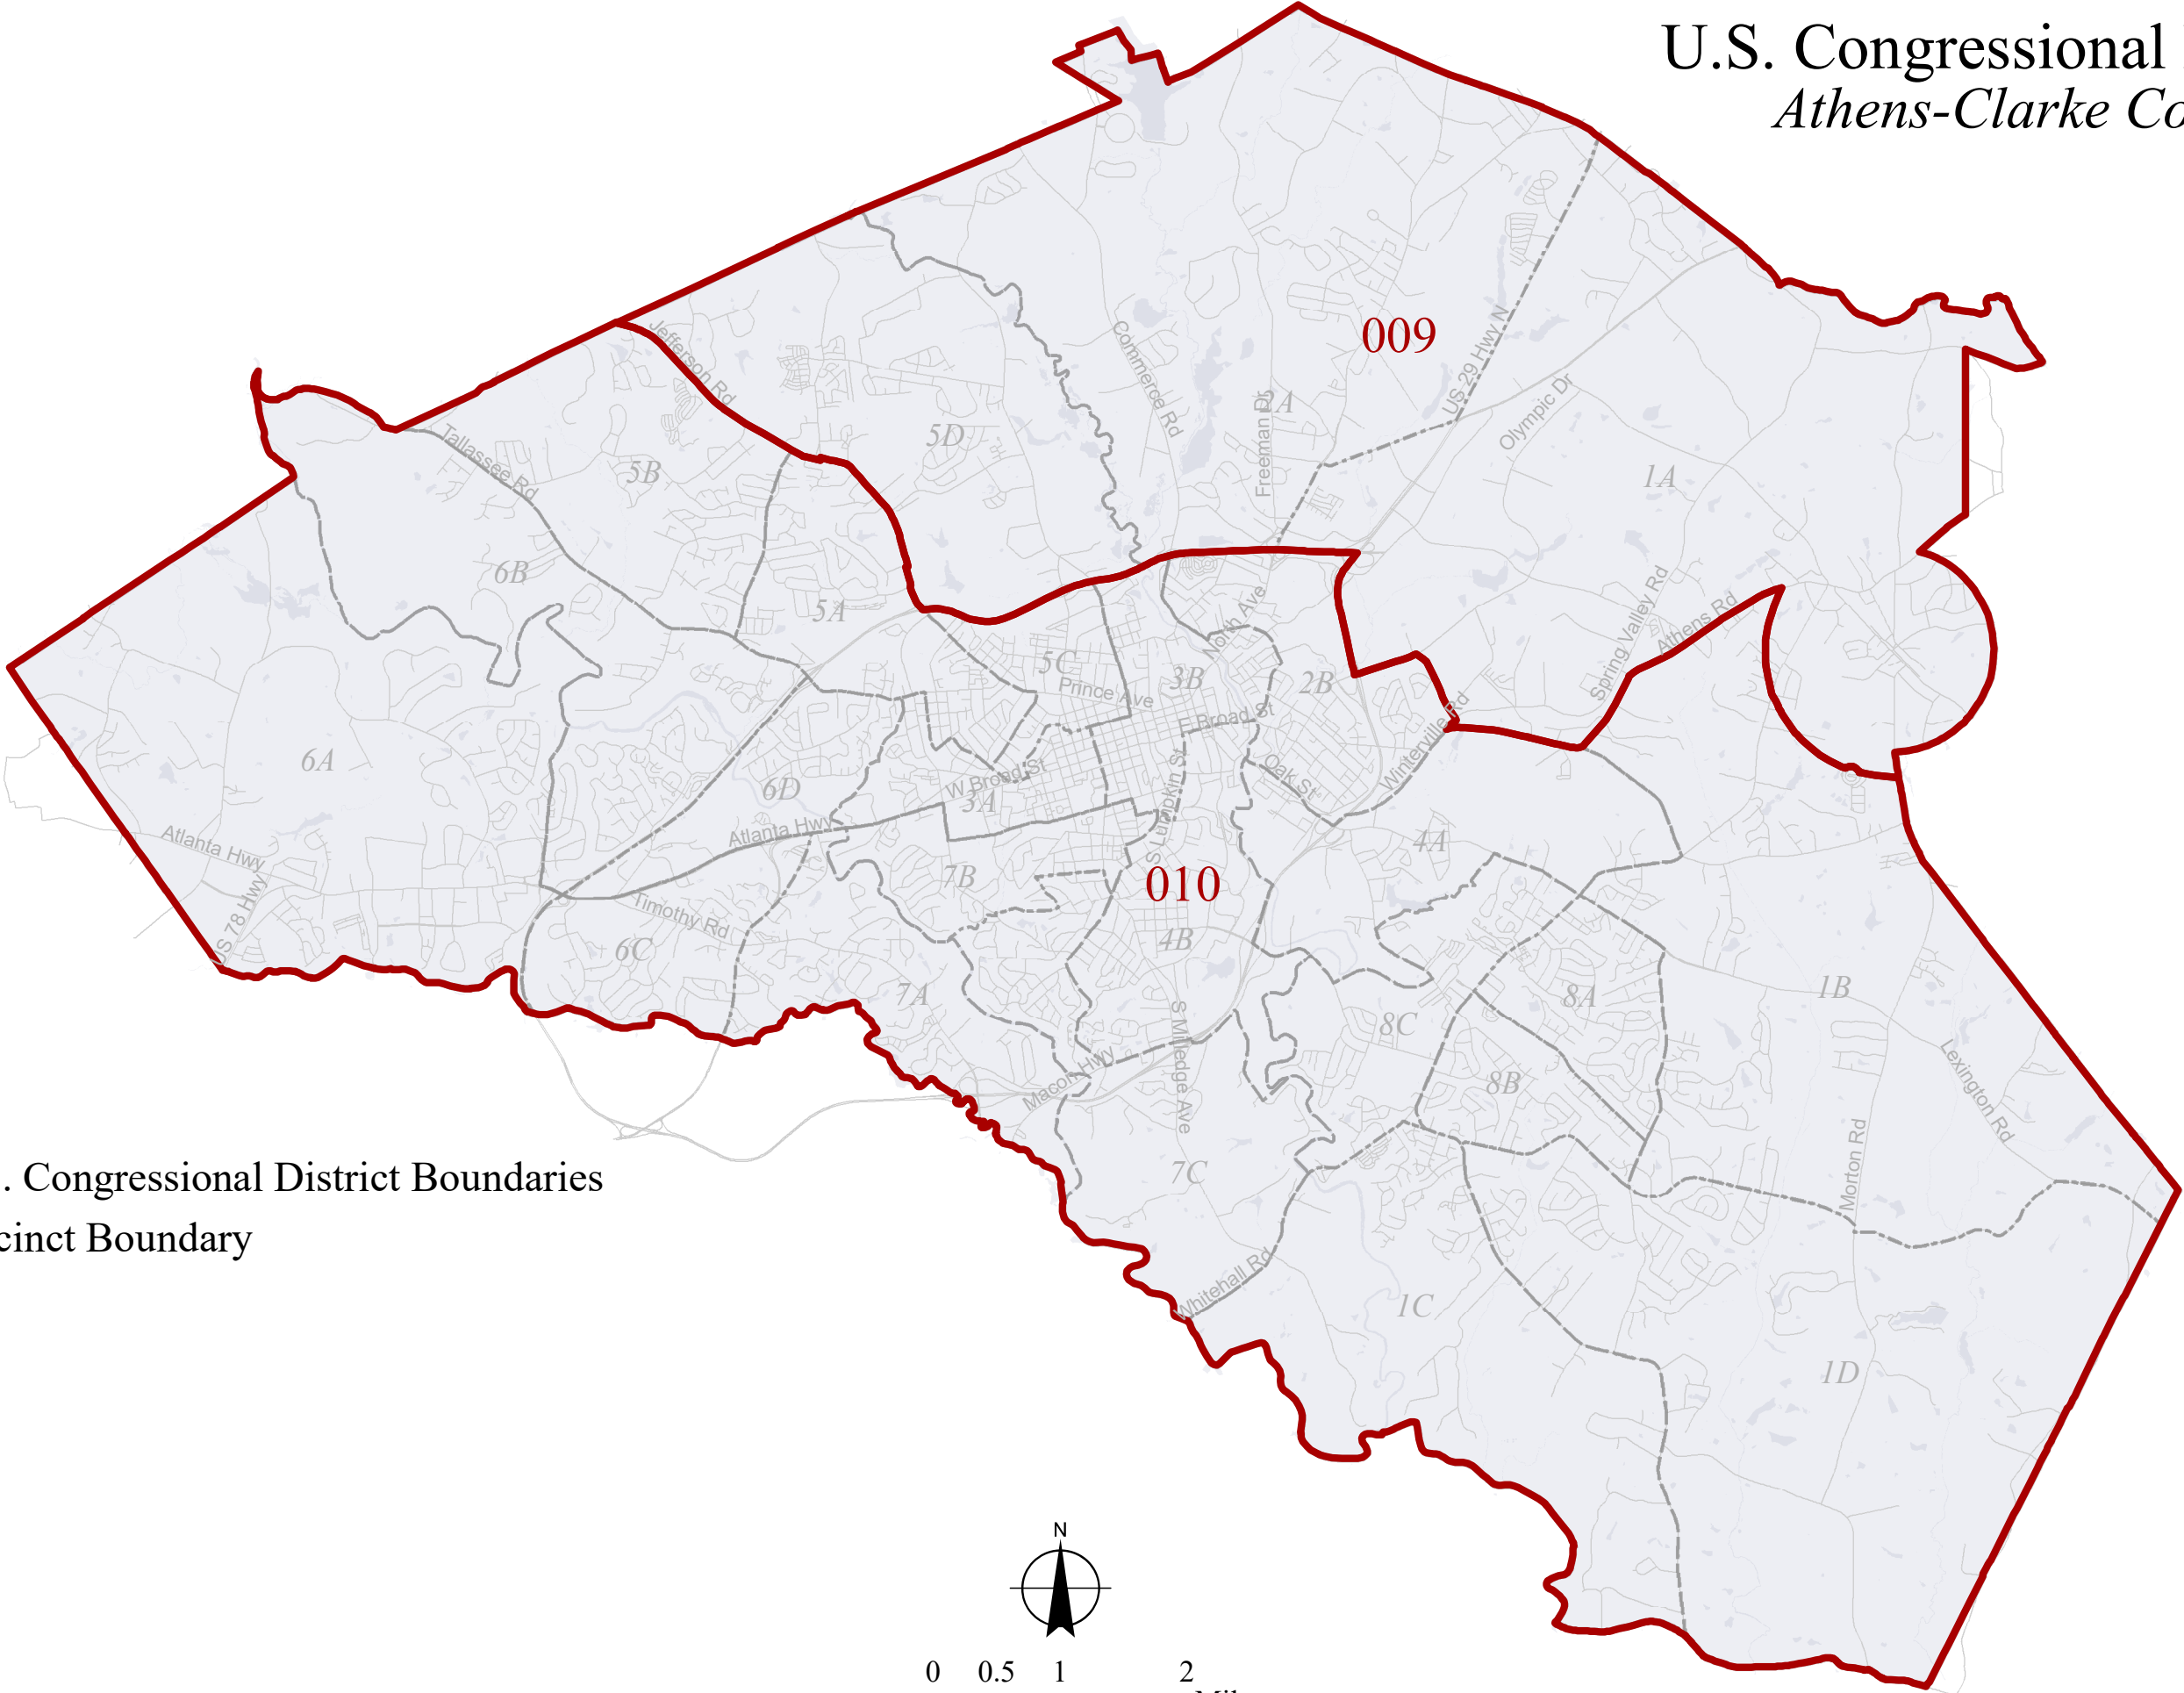

U.S. Congressional Districts

Athens-Clarke County

010 U.S. Congressional District Boundaries
6A Precinct Boundary