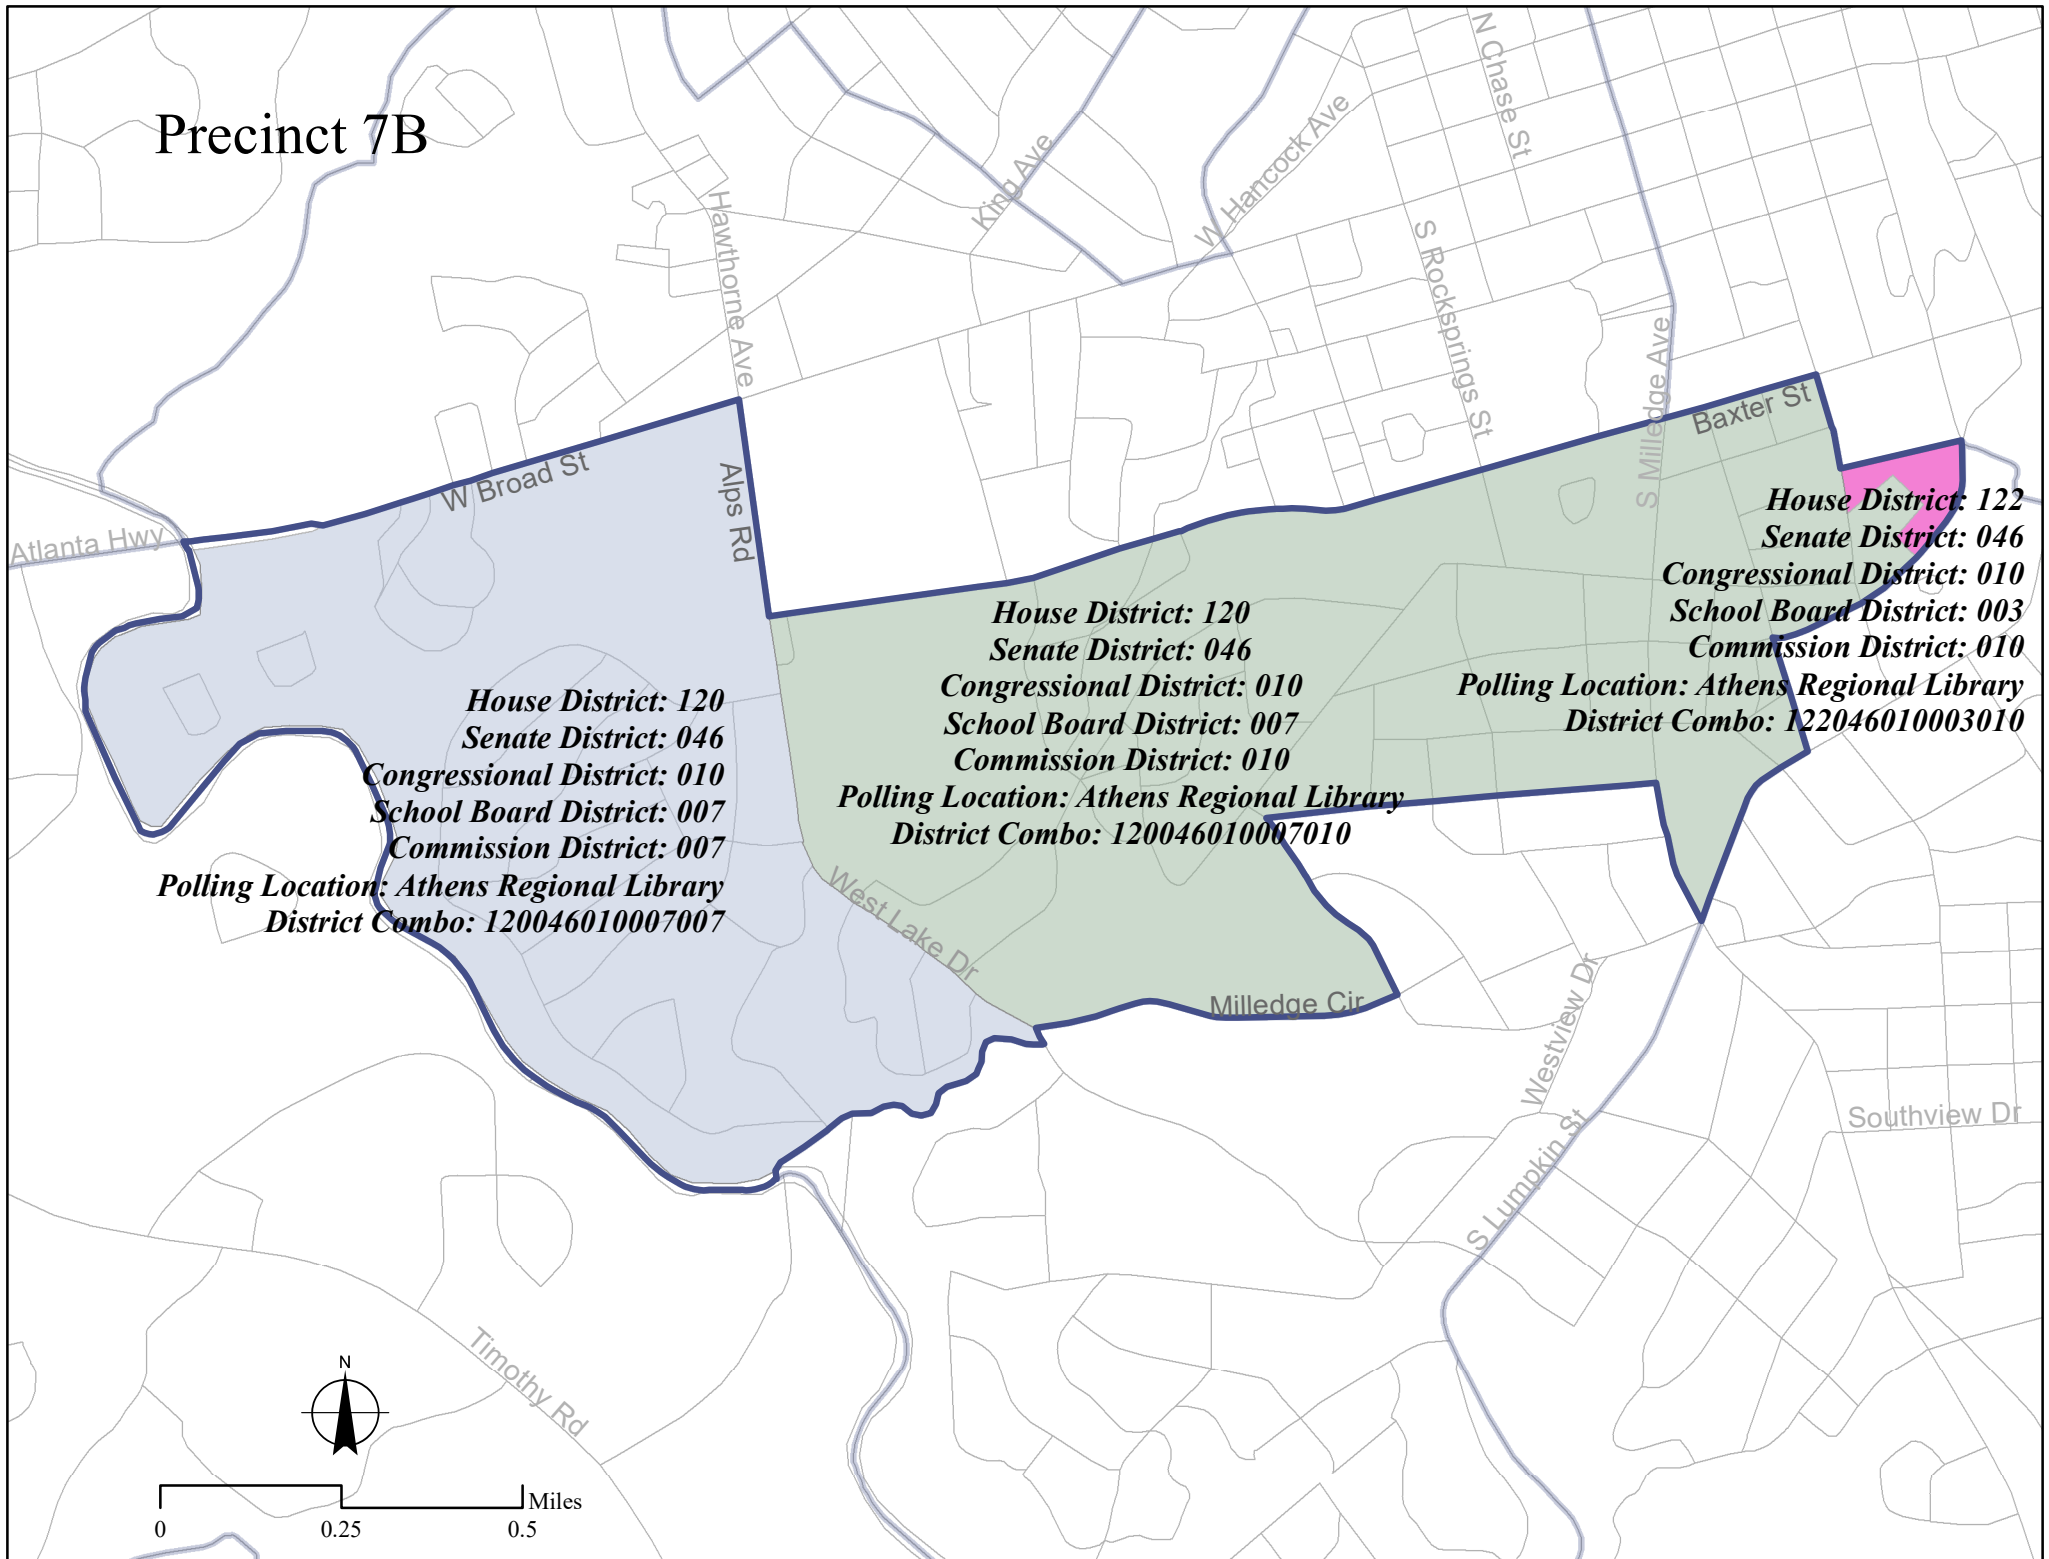

Precinct 7B

House District: 120
Senate District: 046
Congressional District: 010
School Board District: 007
Commission District: 007
Polling Location: Athens Regional Library
District Combo: 120046010007007

House District: 120
Senate District: 046
Congressional District: 010
School Board District: 007
Commission District: 010
Polling Location: Athens Regional Library
District Combo: 120046010007010

House District: 122
Senate District: 046
Congressional District: 010
School Board District: 003
Commission District: 010
Polling Location: Athens Regional Library
District Combo: 122046010003010