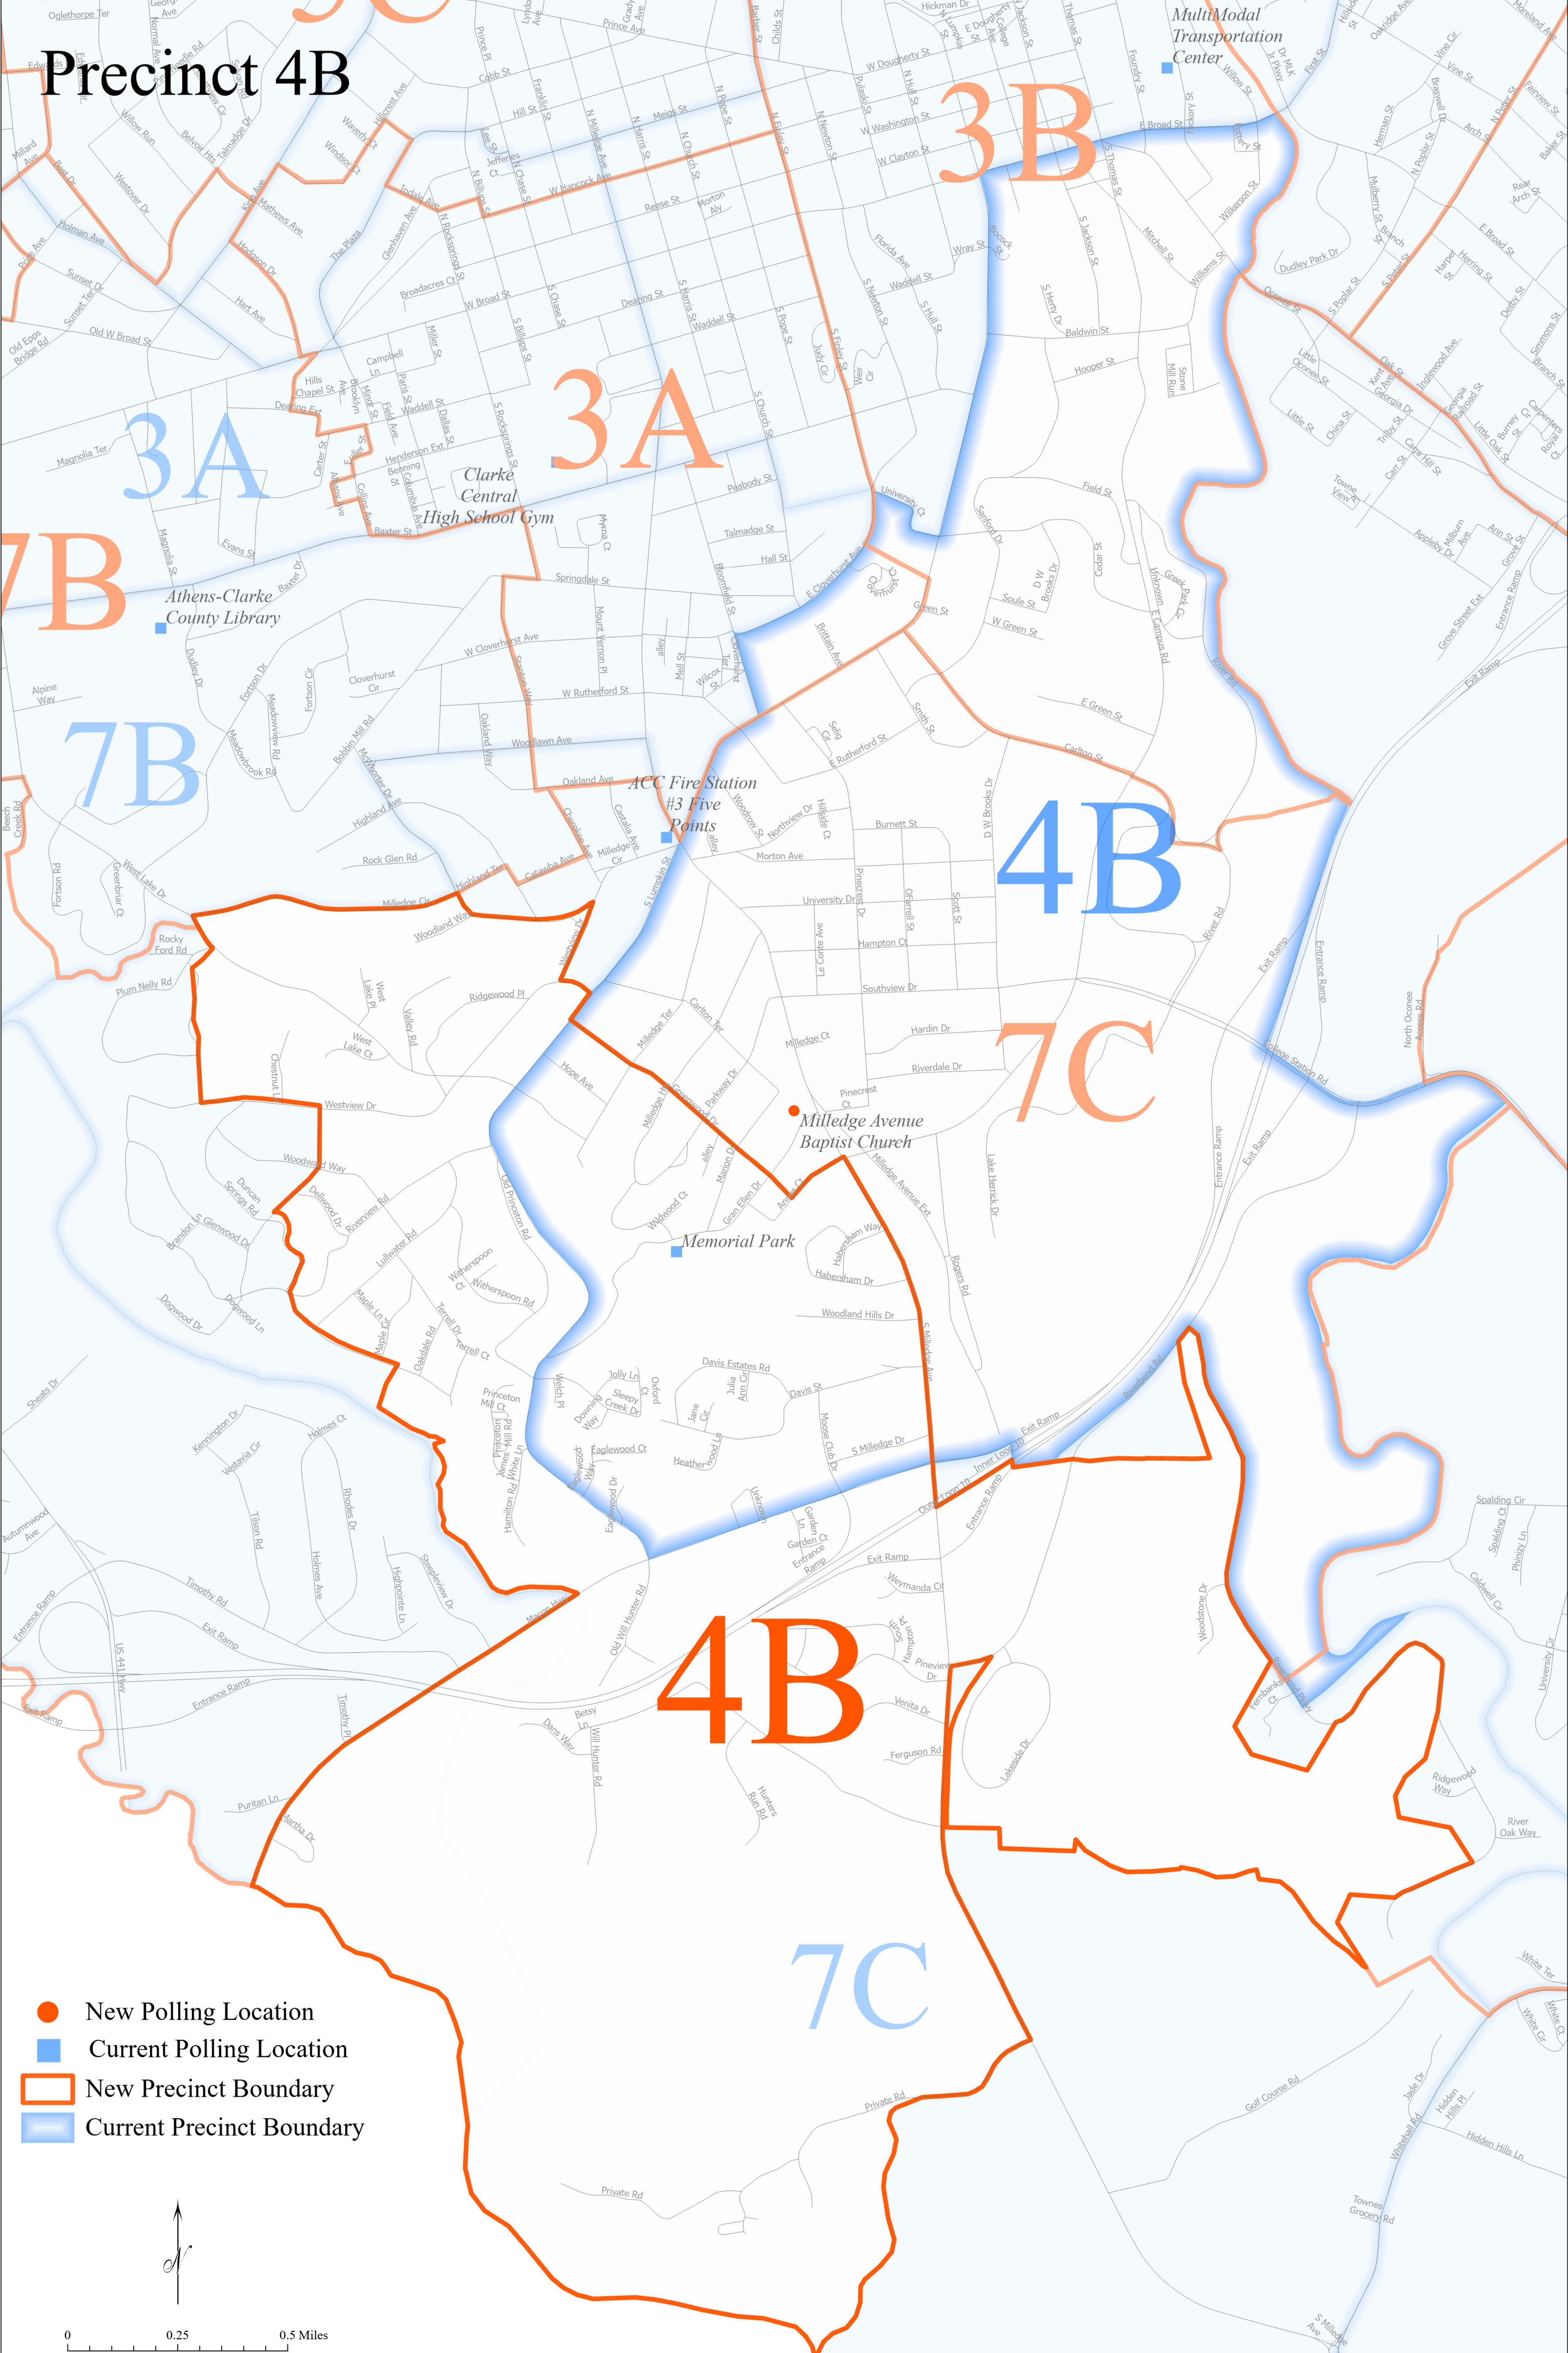

# Precinct 4B

-  New Polling Location
-  Current Polling Location
-  New Precinct Boundary
-  Current Precinct Boundary

0 0.25 0.5 Miles