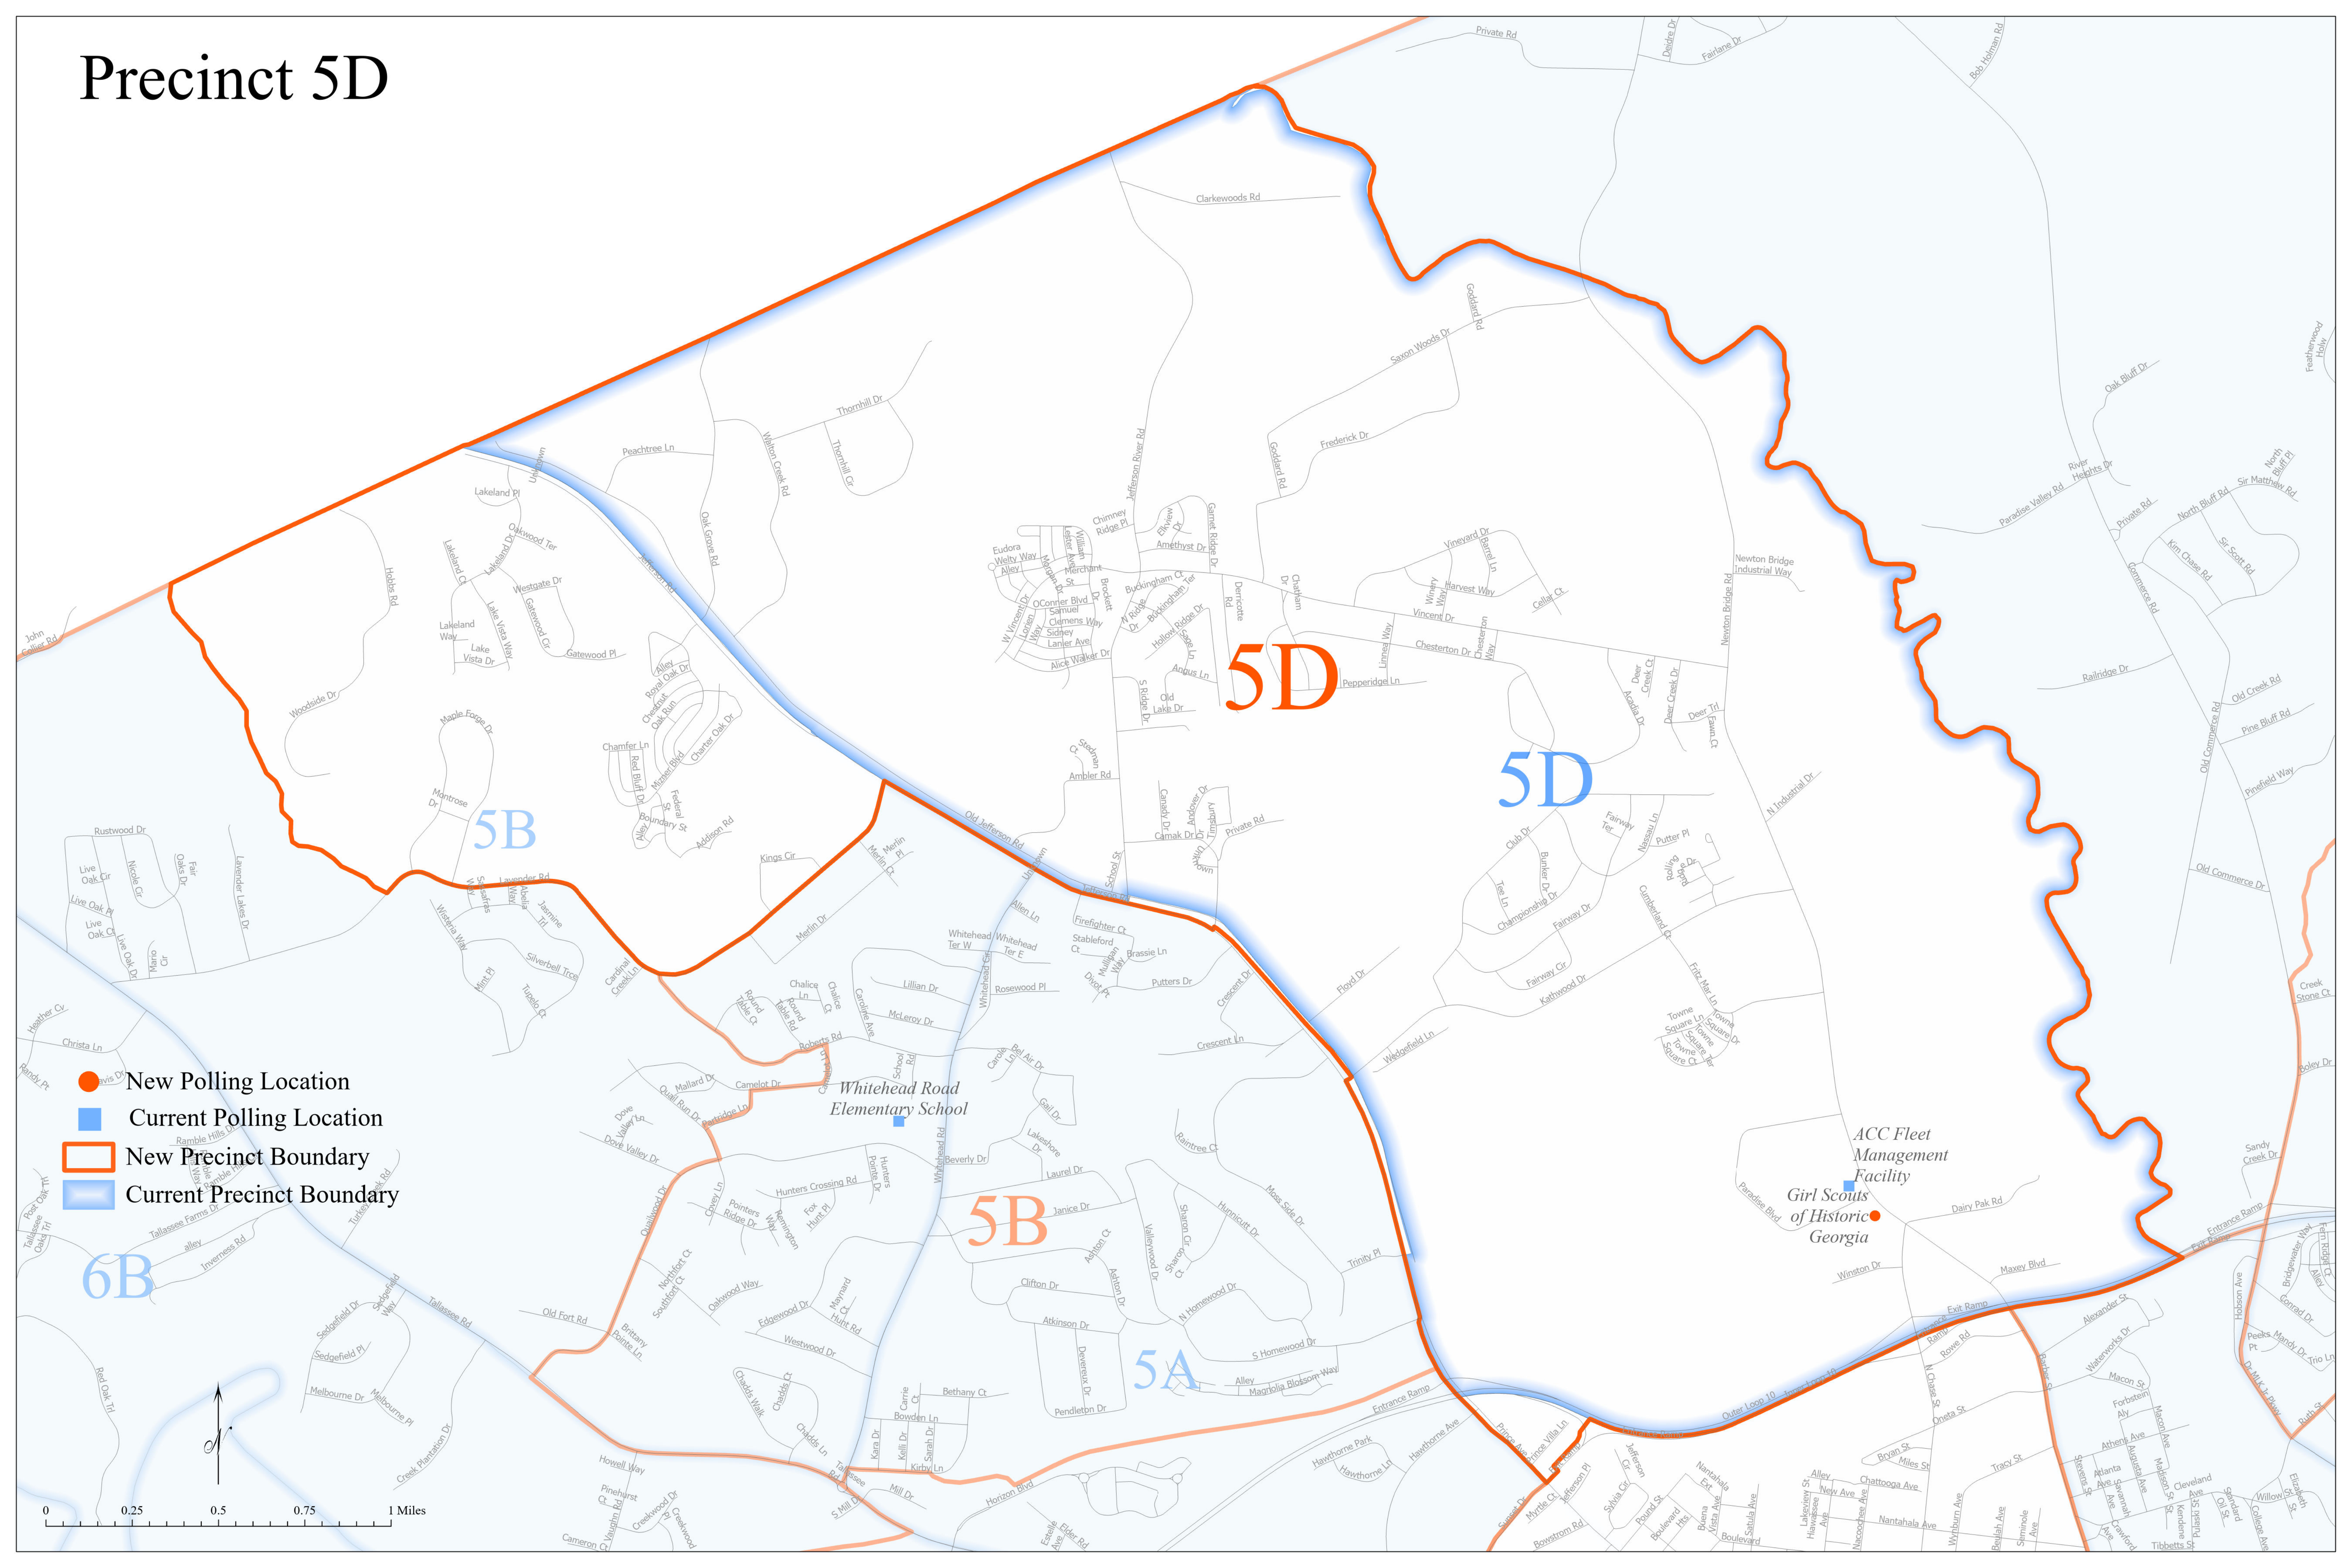

# Precinct 5D

-  New Polling Location
-  Current Polling Location
-  New Precinct Boundary
-  Current Precinct Boundary

0 0.25 0.5 0.75 1 Miles

6B

5B

5D

5D

5B

5A

Whitehead Road Elementary School

ACC Fleet Management Facility  
Girl Scouts of Historic Georgia